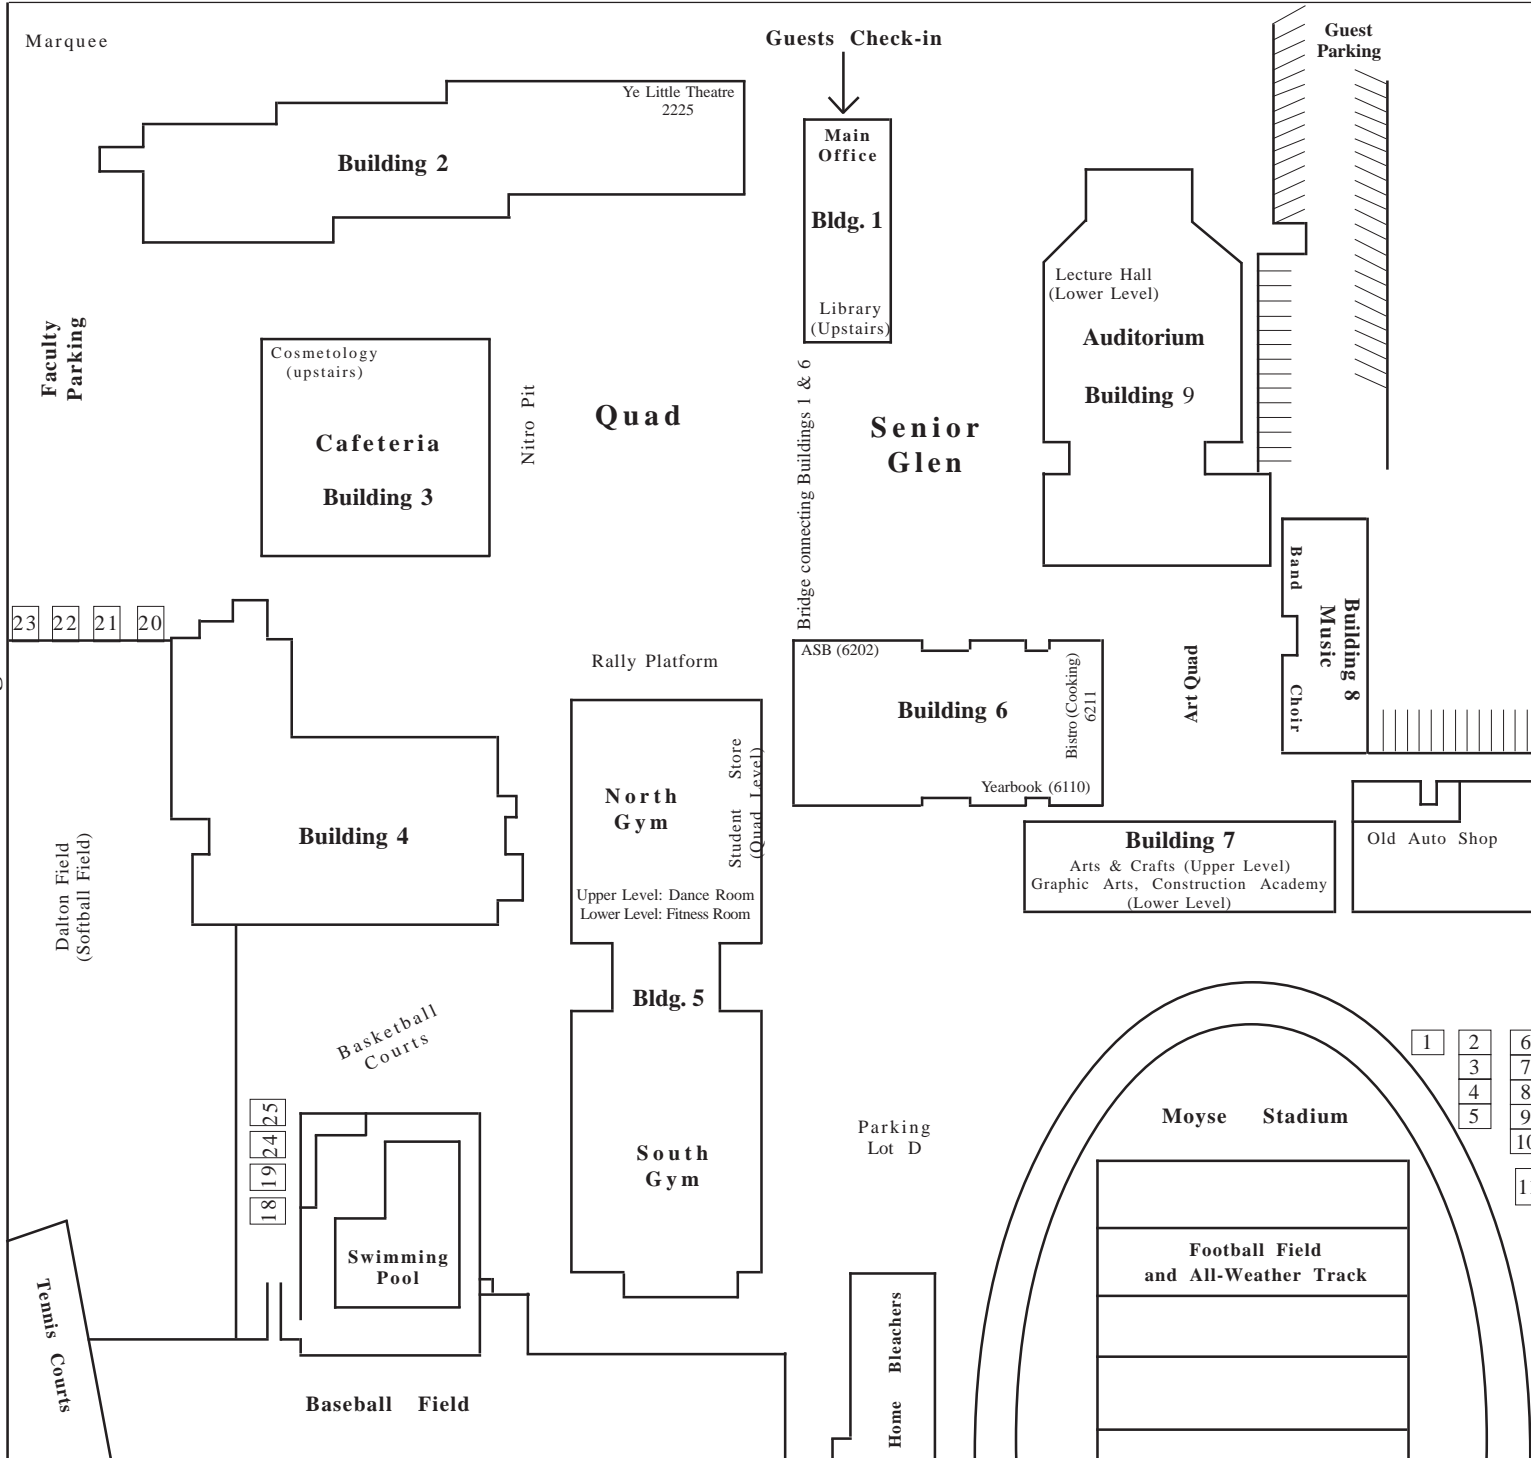

E. Broadway

Decoding the four-digit room #'s:

- 1st digit is the building #
- 2nd digit is the floor level
- 3rd and 4th digits are the room #

Building 1
 1st Floor - Administrative Offices
 2nd Floor - Library (1201)

Building 2
 1st Floor - Rooms 2128-2139
 2nd Floor - Rooms 2227-2239
 3rd Floor - Rooms 2327-2339
 Ye Little Theatre (2225)

Building 3
 1st Floor - Cafeteria
 2nd Floor - Cosmetology

Building 4
 1st Floor - Rooms 4103-4119
 2nd Floor - Rooms 4202-4218
 3rd Floor - Rooms 4302-4318
 4th Floor - Rooms 4402-4418

Building 5
 Lower Level - Lockers
 1st Floor - Gyms, Fitness Room, Student Store
 2nd Floor - Dance Room

Building 6
 Lower Level - Rooms 6101-6110
 1st Level - Rooms 6201-6211
 2nd Level - Rooms 6301-6312
 ASB (6202)
 Bistro (6211)
 Yearbook (6110)

Parking Lot C