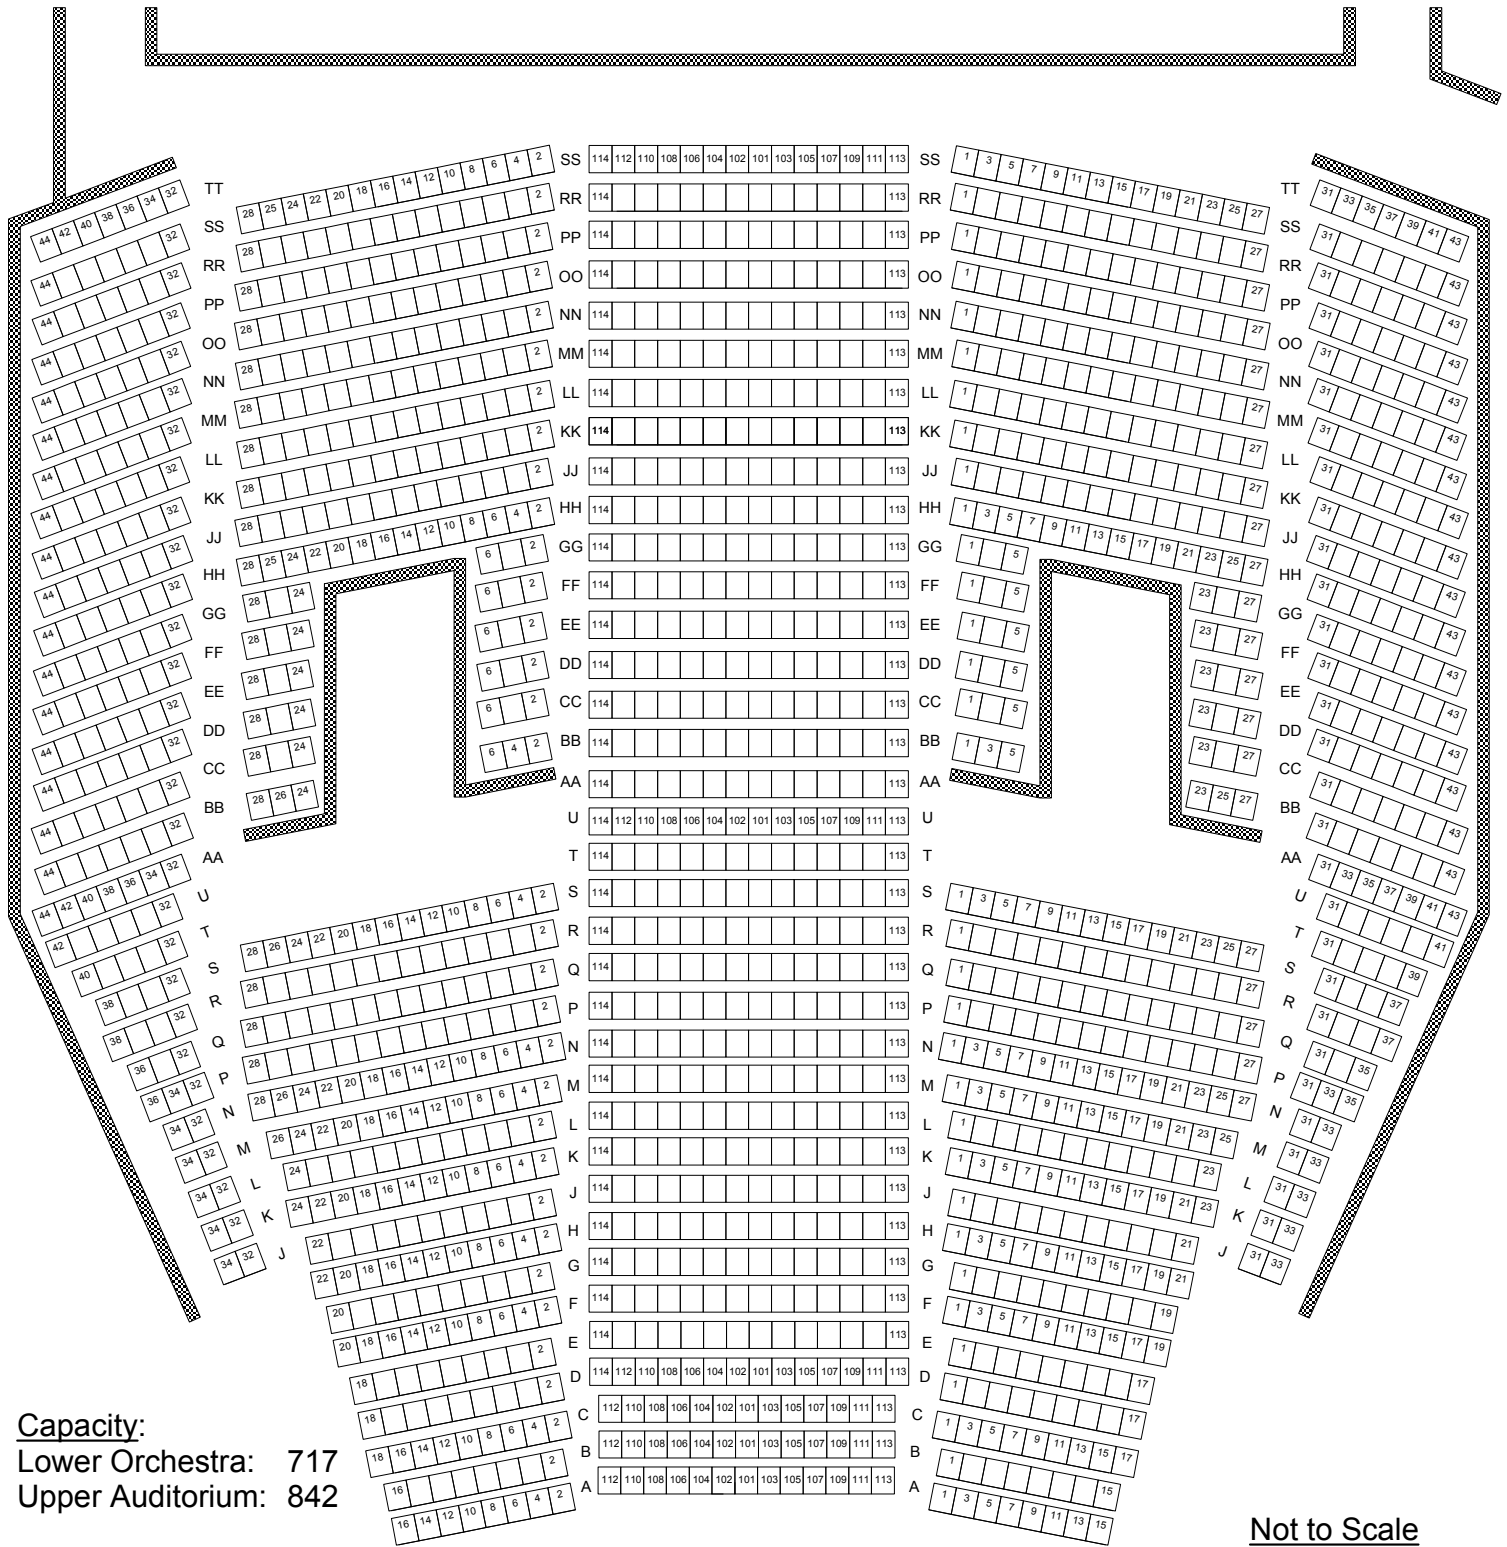

Glendale High School Auditorium

1440 E. Broadway
Glendale, CA 91205

Seating Map

Capacity:
Lower Orchestra: 717
Upper Auditorium: 842

Total: 1559

Not to Scale

STAGE